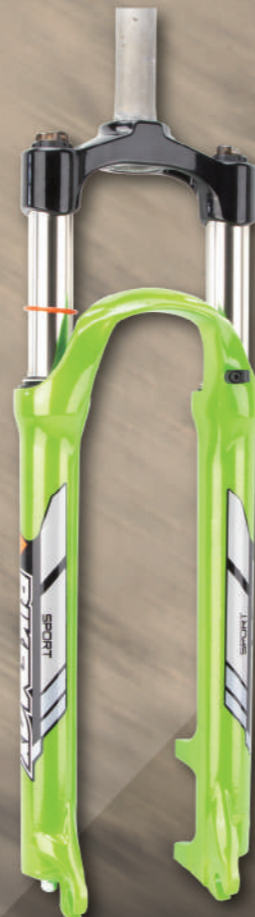

BM-661 MLO

MODEL	SPEC
WHEEL SIZE	27.5" 29"
STEERER	Steel 28.6mm (1-1/8")
PITCH	125
FEATURES	Mechanical lock-out / preload system
CROWN	Forged alloy
LOWER LEG	One-piece aluminum
STANCHION	Steel $\varnothing$ 28.6mm CP
BRAKE TYPE	Disc brake (Post mount)
CASTING	9mm open dropout
TRAVEL	80-100mm
WT (kgs)	29"-2.56

BM-659 MLO

MODEL	SPEC
WHEEL SIZE	26"
STEERER	Steel 28.6mm (1-1/8")
PITCH	125
FEATURES	Mechanical lock-out / preload system
CROWN	Forged alloy
LOWER LEG	One-piece aluminum
STANCHION	Steel $\varnothing$ 28.6mm CP
BRAKE TYPE	Disc brake & V-brake
CASTING	9mm open dropout
TRAVEL	80-100MM
WT (kgs)	2.66

BM-673 AMS

MODEL	SPEC
WHEEL SIZE	27.5" 29"
STEERER	Steel 28.6mm (1-1/8")
PITCH	130
FEATURES	Coilw / Preload system
CROWN	Forged alloy
LOWER LEG	One-piece aluminum
STANCHION	Steel $\varnothing$ 30mm CP
BRAKE TYPE	Disc brake (Post mount)
BOOST	9mm open dropout
TRAVEL	80-100MM
WT (kgs)	29"-2.87

BM-666 AD

MODEL	SPEC
WHEEL SIZE	700C
STEERER	Steel 28.6mm (1-1/8")
PITCH	107
FEATURES	Coilw
CROWN	Forged alloy
LOWER LEG	One-piece aluminum
STANCHION	Steel $\varnothing$ 25.4mm CP
BRAKE TYPE	Disc brake
CASTING	9mm open dropout
TRAVEL	80-100mm
WT (kgs)	2.5